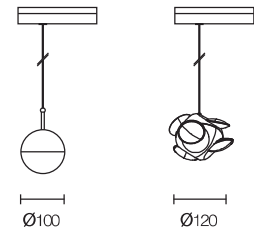

A black, multi-track lighting fixture is shown recessed into a white ceiling. The track is mounted with a metal bracket that is flush with the ceiling surface, creating a clean, integrated look.

Trimless Recessed

A black, multi-track lighting fixture is mounted directly onto a white ceiling. The track is supported by a metal bracket that is visible on the ceiling surface.

Surface Mounted

A black, multi-track lighting fixture is mounted onto a white ceiling. A thin, white cord is attached to the top of the track, and a small, white pendant light fixture hangs from the cord.

LIVITY GRILL

LIVITY LINE

LIVITY GRILL

- CRI : ≥ 80
- CCT : 2700K/3000K/4000K/5000K
- POWER : 20W
- BEAM ANGLE : 120°
- LUMEN : 1500 lm
- COLOR : ●
- PRICE : 950 Baht

LIVITY LINE

- CRI : ≥ 80
- CCT : 2700K/3000K/4000K/5000K
- POWER : 15W
- BEAM ANGLE : 15°/24°/38°
- LUMEN : 1380 lm
- COLOR : ●
- PRICE : 600 Baht

PHOTOMETRIC

Beam Angle 15° 20W 3000K

Beam Angle 30° 15W 3000K

LIVITY GLOBE

LIVITY BALL

GRAVITY GLOBE

CRI	:	≥80
CCT	:	2700K/3000K/4000K/5000K
POWER	:	6W
LUMEN	:	540 lm
COLOR	:	●
PRICE	:	1,350 Baht

GRAVITY BALL