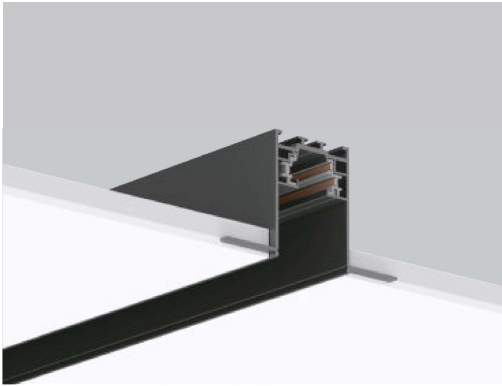

- 1 Track Rail made of extruded aluminium with 38mm with groove.
- 2 Suitable for trimless installation in ceilings with 1-12mm thickness.
- 3 Track Rail available with standard lengths 3000mm and 1000mm.

A black, multi-track lighting fixture is shown recessed into a white ceiling. The track is mounted with a metal bracket that is flush with the ceiling surface, creating a clean, integrated look.

Trimless Recessed

A black, multi-track lighting fixture is mounted directly onto a white ceiling. The track is supported by a metal bracket that is visible on the ceiling surface.

Surface Mounted

A black, multi-track lighting fixture is mounted onto a white ceiling. A thin, white cord is attached to the top of the track, and a small, white pendant light fixture hangs from the cord.

Surface Pendant

TRIMLESS RECESSED

LIVITY RECESSED

PRICE

500 mm	:	490 Baht
1000 mm	:	990 Baht
2000 mm	:	1,790 Baht
3000 mm	:	2,700 Baht
COLOR	:	●

SPECIFICATION

MODEL	L CORNER	L CORNER INNER	L CORNER OUTER
SIZE	150x150 mm	150x150 mm	150x150 mm
PRICE	780 Baht	780 Baht	780 Baht