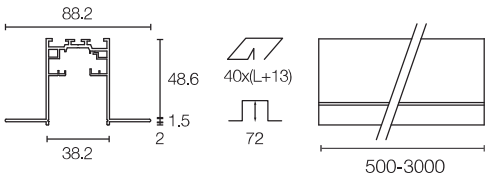

Surface Pendant

TRIMLESS RECESSED

LIVITY RECESSED

PRICE

500 mm	:	490 Baht
1000 mm	:	990 Baht
2000 mm	:	1,790 Baht
3000 mm	:	2,700 Baht
COLOR	:	●

SPECIFICATION

MODEL	L CORNER	L CORNER INNER	L CORNER OUTER
SIZE	150x150 mm	150x150 mm	150x150 mm
PRICE	780 Baht	780 Baht	780 Baht

MODEL	FEED IN CONNECTOR	UNIVERSAL FEED CONNECTOR
SIZE	80x40x18 mm	50x34x46 mm
PRICE	190 Baht	240 Baht

MODEL	FEED IN CONNECTOR
SIZE	38x52x3 mm / 38x52x8 mm
PRICE	60 Baht

DIMENSION

MULTI TRACK SYSTEM

LIVITY SPOT-A