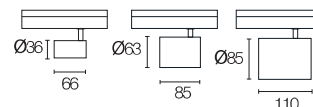

Surface Pendant

TRIMLESS RECESSED

LIVITY RECESSED

PRICE

500 mm	:	490 Baht
1000 mm	:	990 Baht
2000 mm	:	1,790 Baht
3000 mm	:	2,700 Baht
COLOR	:	●

SPECIFICATION

MODEL	L CORNER	L CORNER INNER	L CORNER OUTER
SIZE	150x150 mm	150x150 mm	150x150 mm
PRICE	780 Baht	780 Baht	780 Baht

MODEL	FEED IN CONNECTOR	UNIVERSAL FEED CONNECTOR
SIZE	80x40x18 mm	50x34x46 mm
PRICE	190 Baht	240 Baht

MODEL	FEED IN CONNECTOR
SIZE	38x52x3 mm / 38x52x8 mm
PRICE	60 Baht

DIMENSION

MULTI TRACK SYSTEM

LIVITY SPOT-A

LIVITY SPOT-B

LIVITY SPOT-C

LIVITY SPOT-A

CRI	:	≥80
CCT	:	2700K/3000K/4000K/5000K
POWER	:	6W
BEAM ANGLE	:	15°/24°/36°
LUMEN	:	450 lm
COLOR	:	●
PRICE	:	590 Baht

LIVITY SPOT-B

CRI	:	≥80
CCT	:	2700K/3000K/4000K/5000K
POWER	:	12W
BEAM ANGLE	:	15°/24°/36°
LUMEN	:	900 lm
COLOR	:	●
PRICE	:	750 Baht