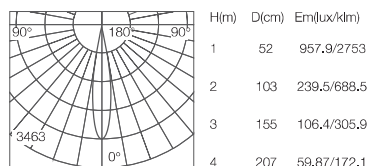

LIVITY SPOT-B

LIVITY SPOT-C

LIVITY SPOT-A

CRI	:	≥80
CCT	:	2700K/3000K/4000K/5000K
POWER	:	6W
BEAM ANGLE	:	15°/24°/36°
LUMEN	:	450 lm
COLOR	:	●
PRICE	:	590 Baht

LIVITY SPOT-B

CRI	:	≥80
CCT	:	2700K/3000K/4000K/5000K
POWER	:	12W
BEAM ANGLE	:	15°/24°/36°
LUMEN	:	900 lm
COLOR	:	●
PRICE	:	750 Baht

LIVITY SPOT-C

CRI	:	≥80
CCT	:	2700K/3000K/4000K/5000K
POWER	:	25W
BEAM ANGLE	:	15°/24°/36°
LUMEN	:	1875 lm
COLOR	:	●
PRICE	:	1,100 Baht

PHOTOMETRIC

Beam Angle 15° 6W 3000K

Beam Angle 24° 6W 3000K

Beam Angle 36° 6W 3000K