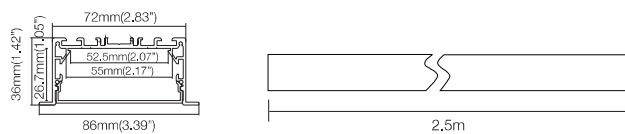

DIMENSION

STANDARD

PROFILE

END CAP