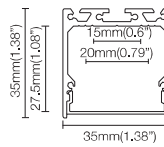

PRICE : 30 Baht

PENDANT

PRICE : 600 Baht

DIMENSION

LINEAR PROFILE

- Connect freely, easy fixing;
- 5 different types of corner connectors;
- End caps assemble by mechanical screws and magnet structure;
- Ladder type structure design, convenient for disassembly;
- UGR<19.