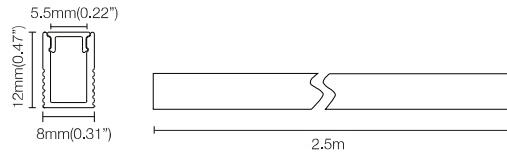

STANDARD

MOUNTING CLIP

END CAP

DIFFUSER

DIMENSION

**LINO L1608**   

PRICE  
 2.5 m : 1,000 Baht/m  
 COLOR : 

STANDARD