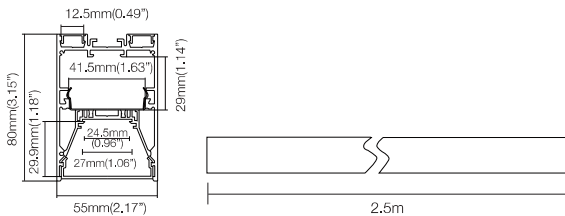

# LINEAR PROFILE

- Connect freely, easy fixing;
- 5 different types of corner connectors;
- End caps assemble by mechanical screws and magnet structure;
- Ladder type structure design, convenient for disassembly;
- UGR<19.

### DIMENSION