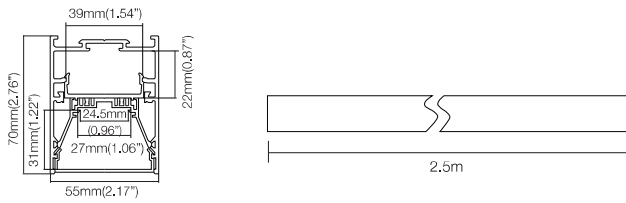

DIMENSION

OPTIONNAL ACCESSORIES