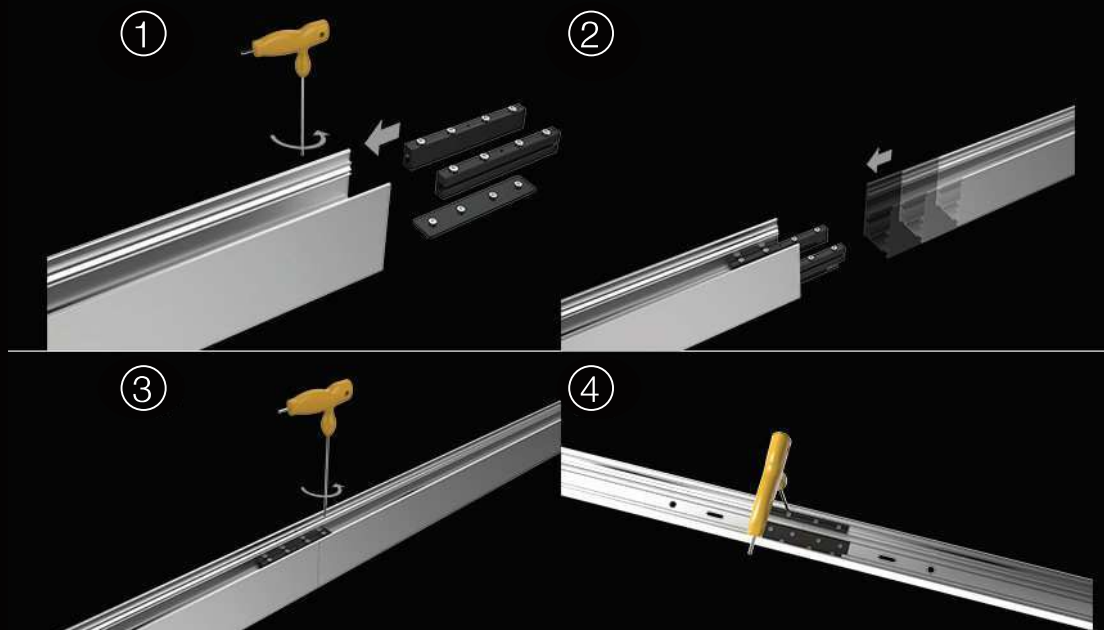

**LINEAR PROFILE**

Aluminum 6063-T5 linear has excellent heat radiation with long lifespan, U-shape carrier relector makes high selective coating layer to provide high lighting efficacy and more even lighting output to bring better lighting impression.

# INSTALLATION

Recessed(with trim)

Recessed(trim less)

Surface mounted

Wall mounted

Pendant