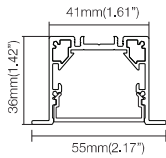

- Connect freely, easy fixing;
- 5 different types of corner connectors;
- End caps assemble by mechanical screws and magnet structure;
- Ladder type structure design, convenient for disassembly;
- UGR<19.

LINO R5536

STANDARD

PROFILE

OPTIONNAL ACCESSORIES

PRICE : 3,800 Baht/m
2,5 m :
COLOR :

PRICE : 1,200 Baht

PRICE : 2,100 Baht

PRICE : 2,900 Baht

DIMENSION

PRICE : 320 Baht

PRICE : 300 Baht

PRICE : 150 Baht