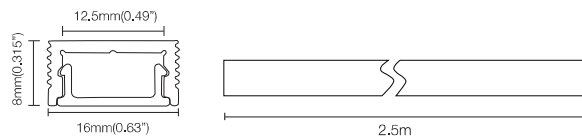

PROFILE

END CAP

DIFFUSER

OPTIONNAL ACCESSORIES

SURFACE MOUNTED  
 30 Baht

DIMENSION