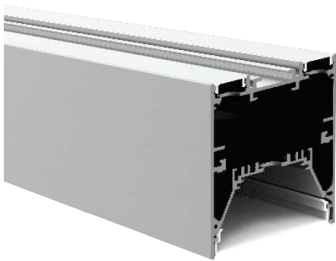

LINEAR PROFILE

- Connect freely, easy fixing;
- 5 different types of corner connectors;
- End caps assemble by mechanical screws and magnet structure;
- Ladder type structure design, convenient for disassembly;
- UGR<19.

LINO L5580D

PRICE : 7,600 Baht/m
2.5 m :
COLOR :