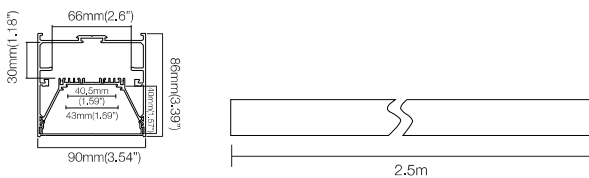

# LINEAR PROFILE

- Connect freely, easy fixing;
- 5 different types of corner connectors;
- End caps assemble by mechanical screws and magnet structure;
- Ladder type structure design, convenient for disassembly;
- UGR<19.

### DIMENSION