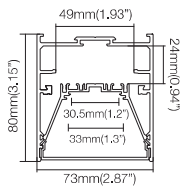

### DIMENSION

### OPTIONNAL ACCESSORIES

L-CONNECTION-90L  
 PRICE : 2,100 Baht

L-CONNECTION-90T  
 PRICE : 2,800 Baht

L-CONNECTION-90X  
 PRICE : 3,600 Baht

PENDANT  
 PRICE : 600 Baht

RECESSED  
 PRICE : 700 Baht

CONNECTION  
 PRICE : 400 Baht

LINEAR PROFILE

DIMENSION

OPTIONAL ACCESSORIES

L-CONNECTION-90L  
PRICE : 1,900 Baht

L-CONNECTION-90T  
PRICE : 2,500 Baht

L-CONNECTION-90X  
PRICE : 3,500 Baht

PENDANT  
PRICE : 700 Baht

RECESSED  
PRICE : 700 Baht