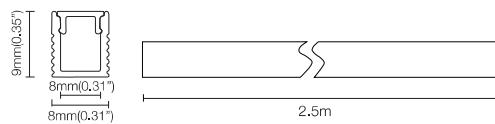

LINEAR PROFILE

- Aircraft 6063-T5 aluminum end cap, same color as aluminum profile body;
- Narrow mouting clips, convenient for disassembly and maintenance.

LINO L0809

PRICE
2.5 m : 700 Baht/m
COLOR : ● ●

STANDARD

OPTIONNAL ACCESSORIES

SURFACE MOUNTED

PRICE : 20 Baht

DIMENSION