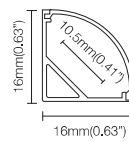

- Aircraft 6063-T5 aluminum end cap, same color as aluminum profile body;
- Snap joint mounting clips, convenient for disassembling and maintenance.

LINO L1616R

PRICE
2.5 m : 1,200 Baht/m
COLOR :

STANDARD

DIMENSION

LINO L3030R

PRICE
2.5 m : 1,800 Baht/m
COLOR :

STANDARD

OPTIONAL ACCESSORIES

SURFACE MOUNTED
40 Baht

DIMENSION