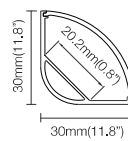

- Aircraft 6063-T5 aluminum end cap, same color as aluminum profile body;
- Snap joint mounting clips, convenient for disassembling and maintenance.

LINO L1616R

PRICE
2.5 m : 1,200 Baht/m
COLOR :

STANDARD

DIMENSION

LINO L3030R

PRICE
2.5 m : 1,800 Baht/m
COLOR :

STANDARD

OPTIONAL ACCESSORIES

SURFACE MOUNTED
40 Baht

DIMENSION