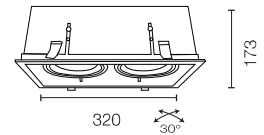

LIVARNO-B1 IP20

OVER SIZE	:	173 x 173 x 173 mm.
SIZE CUT	:	163 x 163 mm.
LAMPHOLDER	:	1 x G53
COLOR	:	○ ●
PRICE	:	1,100 Baht

LIVARNO-B2 IP20

OVER SIZE	:	173 x 320 x 173 mm.
SIZE CUT	:	310 x 163 mm.
LAMPHOLDER	:	2 x G53
COLOR	:	○ ●
PRICE	:	1,400 Baht