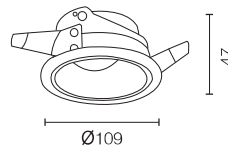

CAPPER-B

CAPPER-A IP20

OVER SIZE	:	Ø109 X 47 mm.
SIZE CUT	:	Ø95 mm.
LAMPHOLDER	:	1 X GU5.3 / GU10
COLOR	:	○ ●
PRICE	:	450 Baht

CAPPER-B IP20

OVER SIZE	:	Ø109 X 47 mm.
SIZE CUT	:	Ø95 mm.
LAMPHOLDER	:	1 X GU5.3 / GU10
COLOR	:	○ ●
PRICE	:	450 Baht