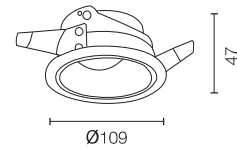

CAPPER

CAPPER-A