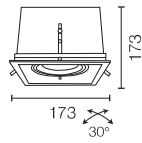

LIVARNO-B2