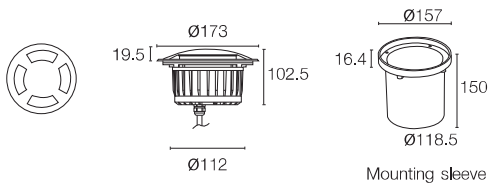

DIMENSION (mm)

TERANO-B

MATERIAL : Die-casting Aluminum
 POWER : 32 x 2835 SMD 4W
 DRIVER LED : 24VDC / 220V
 LUMEN : 5 lm
 BEAM ANGLE : 90°
 CCT/CRI : 3000K CRI80 / 4000K CRI80
 LOADING CAPACITY : 2000kg
 COLOR : ●
 PRICE : 24VDC 6,600 Baht
 : 220V 7,200 Baht

DIMENSION (mm)

TERANO-C

MATERIAL	: Die-casting Aluminum
POWER	: 32 x 2835 SMD 4W
DRIVER LED	: 24VDC / 220V
LUMEN	: 6 lm
BEAM ANGLE	: 90°
CCT/CRI	: 3000K CRI80 / 4000K CRI80
LOADING CAPACITY	: 2000kg
COLOR	: ●
PRICE	: 24VDC 6,600 Baht
	: 220V 7,200 Baht

DIMENSION (mm)

TERRA-A IK09 IP67 CE RoHS !

MATERIAL : Die-casting Aluminum
 POWER : COB LED 1x 5W
 DRIVER LED : 24VDC / 220V
 LUMEN : 556 / 445 lm
 BEAM ANGLE : 15° / 24° / 36° / 60°
 CCT/CRI : 3000K CRI80 / 4000K CRI80
 LOADING CAPACITY : 1195kg
 COLOR : ●
 PRICE : 24VDC 3,000 Baht
 : 220V 3,240 Baht

DIMENSION (mm)