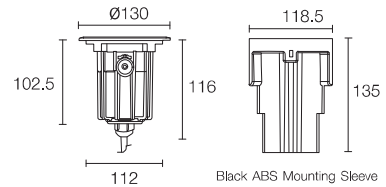

DIMENSION (mm)