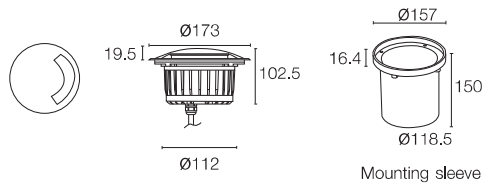

DIMENSION (mm)

TERANO-B

MATERIAL : Die-casting Aluminum
 POWER : 32 x 2835 SMD 4W
 DRIVER LED : 24VDC / 220V
 LUMEN : 5 lm
 BEAM ANGLE : 90°
 CCT/CRI : 3000K CRI80 / 4000K CRI80
 LOADING CAPACITY : 2000kg
 COLOR : ●
 PRICE : 24VDC 6,600 Baht
 : 220V 7,200 Baht

DIMENSION (mm)

TERANO-C

MATERIAL	: Die-casting Aluminum
POWER	: 32 x 2835 SMD 4W
DRIVER LED	: 24VDC / 220V
LUMEN	: 6 lm
BEAM ANGLE	: 90°
CCT/CRI	: 3000K CRI80 / 4000K CRI80
LOADING CAPACITY	: 2000kg
COLOR	: ●
PRICE	: 24VDC 6,600 Baht
	: 220V 7,200 Baht

DIMENSION (mm)

TERRA-A IK09 IP67 CE RoHS !

MATERIAL : Die-casting Aluminum
 POWER : COB LED 1x 5W
 DRIVER LED : 24VDC / 220V
 LUMEN : 556 / 445 lm
 BEAM ANGLE : 15° / 24° / 36° / 60°
 CCT/CRI : 3000K CRI80 / 4000K CRI80
 LOADING CAPACITY : 1195kg
 COLOR : ●
 PRICE : 24VDC 3,000 Baht
 : 220V 3,240 Baht

DIMENSION (mm)