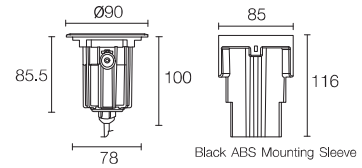

DIMENSION (mm)

TERANO-C

MATERIAL	: Die-casting Aluminum
POWER	: 32 x 2835 SMD 4W
DRIVER LED	: 24VDC / 220V
LUMEN	: 6 lm
BEAM ANGLE	: 90°
CCT/CRI	: 3000K CRI80 / 4000K CRI80
LOADING CAPACITY	: 2000kg
COLOR	: ●
PRICE	: 24VDC 6,600 Baht
	: 220V 7,200 Baht

DIMENSION (mm)

TERRA-A IK09 IP67 CE RoHS !

MATERIAL : Die-casting Aluminum
 POWER : COB LED 1x 5W
 DRIVER LED : 24VDC / 220V
 LUMEN : 556 / 445 lm
 BEAM ANGLE : 15° / 24° / 36° / 60°
 CCT/CRI : 3000K CRI80 / 4000K CRI80
 LOADING CAPACITY : 1195kg
 COLOR : ●
 PRICE : 24VDC 3,000 Baht
 : 220V 3,240 Baht

DIMENSION (mm)

TERRA-B IK09 IP67 CE RoHS !

MATERIAL : Die-casting Aluminum
 POWER : COB LED 1x 10W
 DRIVER LED : 24VDC / 220V
 LUMEN : 938 / 797 lm
 BEAM ANGLE : 15° / 24° / 36° / 60°
 CCT/CRI : 3000K CRI80 / 4000K CRI80
 LOADING CAPACITY : 2531kg
 COLOR : ●
 PRICE : 24VDC 4,900 Baht
 : 220V 5,350 Baht

DIMENSION (mm)