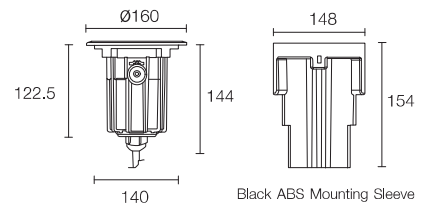

DIMENSION (mm)