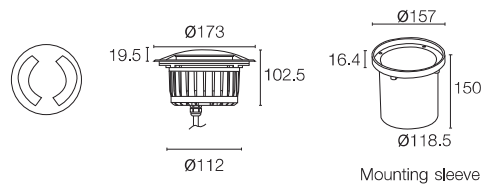

DIMENSION (mm)